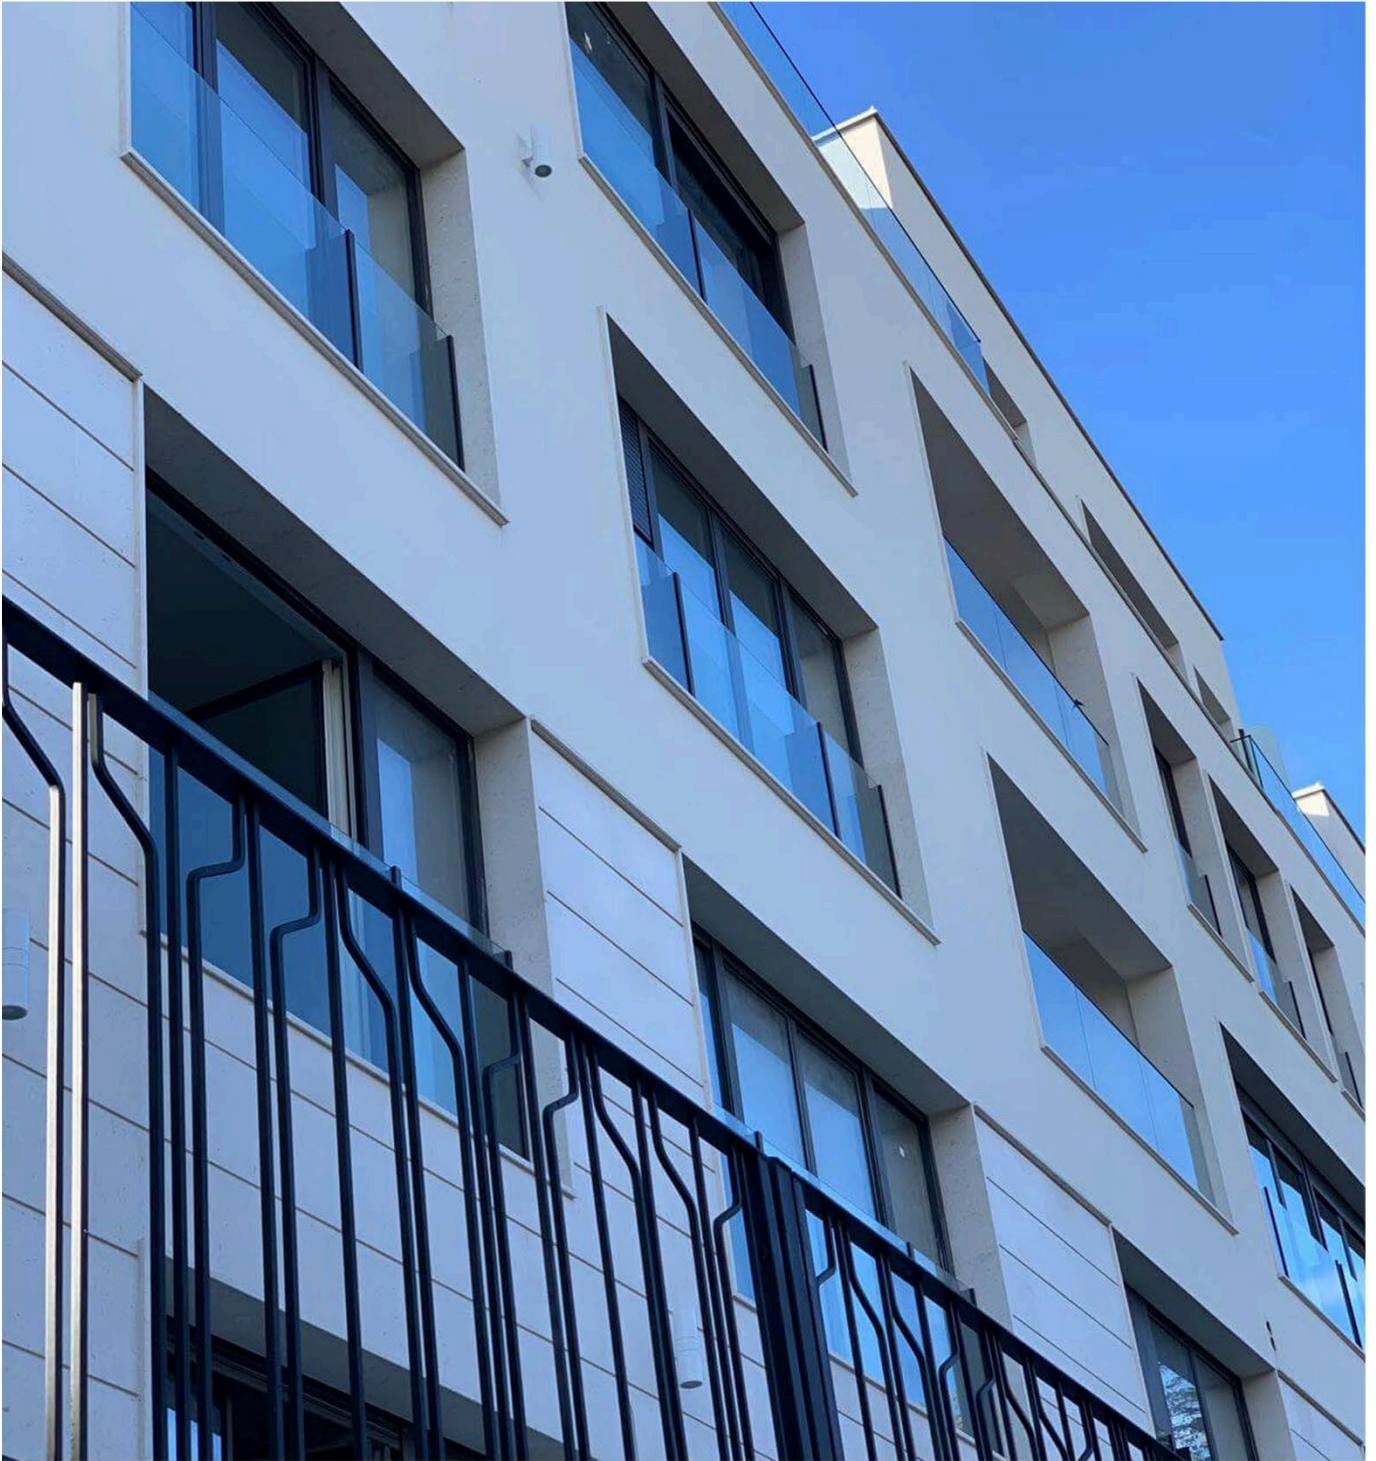

rmsmarble

natural stone & ceramics

Unit 2

12-14 Baker Street

Banksmeadow NSW 2019

sales@rmsmarble.com

(02) 9316 9677