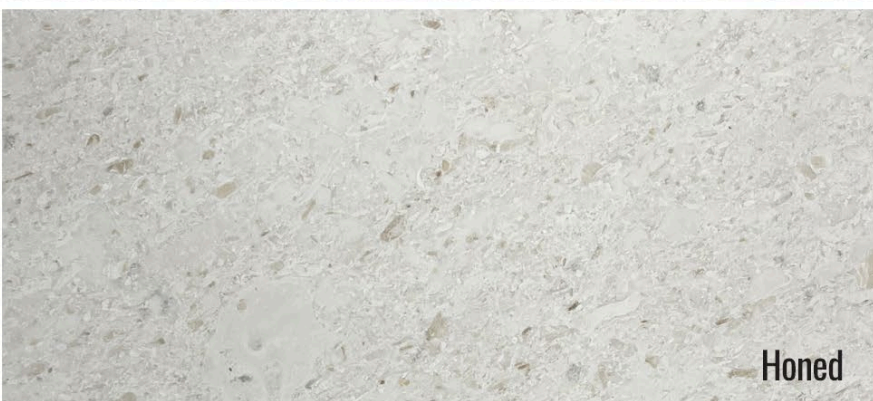

rmsmarble
natural stone & ceramics

Bianco Riva
LIMESTONE

Bianco Riva

Bianco Riva limestone is a popular choice for both interior and exterior applications. Bianco Riva comes in light sand blasted, bush hammered, natural split and picked finishes. This unique stone can enhance any space making it perfect for vanity tops, flooring and cladding.

**Available stock sizes
random length pattern:**

400 x 400 x 12mm
400 x 600 x 12mm
400 x 800 x 12mm
400 x 1000 x 12mm
400 x 1200 x 12mm
2800 x 1500 x 20mm

Natural Split

Picked

Bush Hammered

Light Sand Blasted